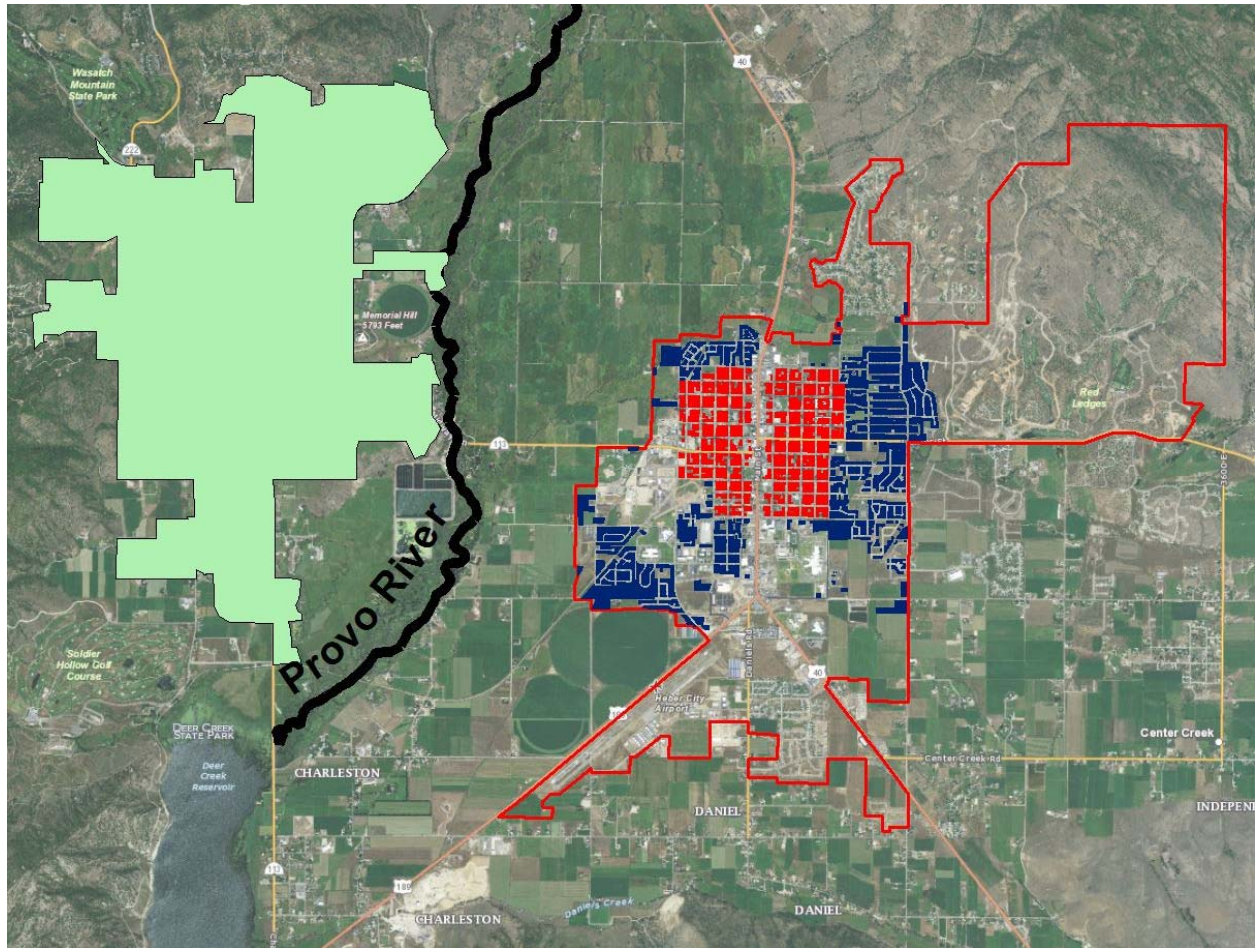

HEBER VALLEY NEIGHBORHOODS

1. Midway City
2. Downtown Heber City (old grid – in red)
3. New Heber City subdivisions (surrounding old grid – in blue)